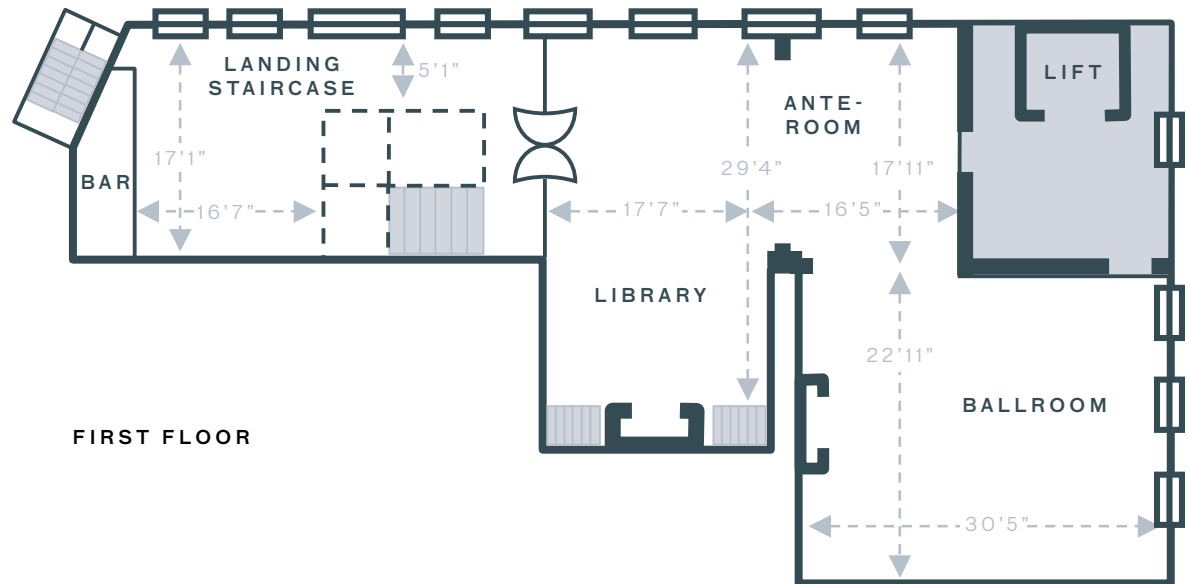

30 PAVILION ROAD

BY SEARCYS

CAPACITIES

Drinks reception - 240

Dinner - 120

Wedding ceremony and wedding breakfast - 120

Meeting - 25 (boardroom), 60 (cabaret), 80 (theatre)