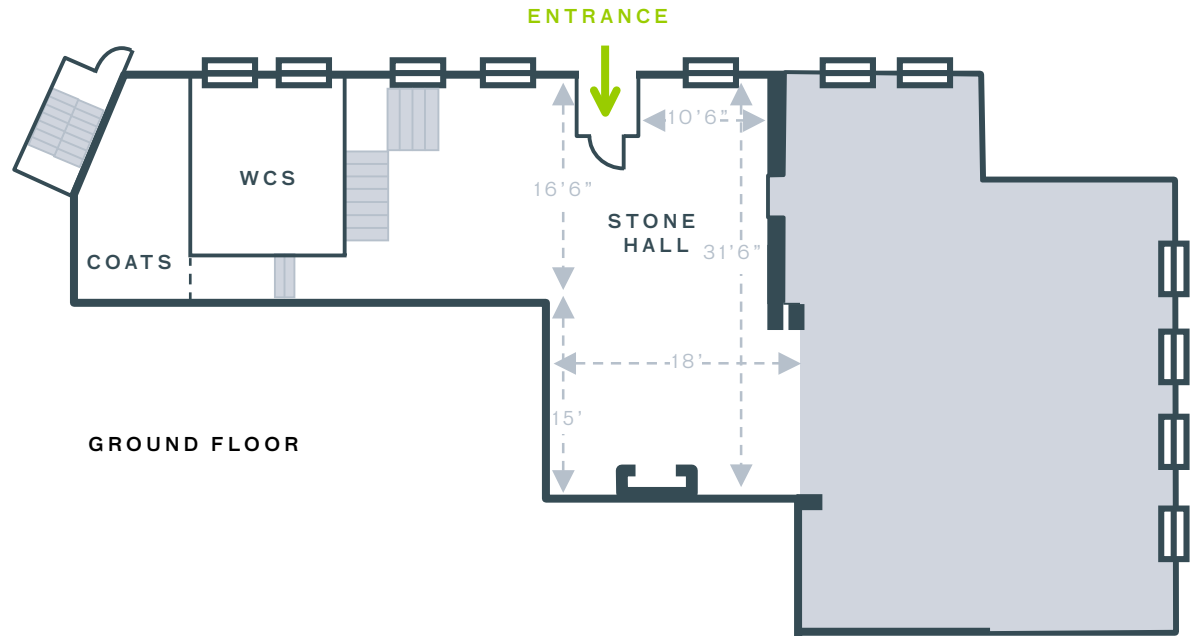

30 PAVILION ROAD

BY SEARCYS

CAPACITIES

Drinks reception - 240

Dinner - 120

Wedding ceremony and wedding breakfast - 120

Meeting - 25 (boardroom), 60 (cabaret), 80 (theatre)